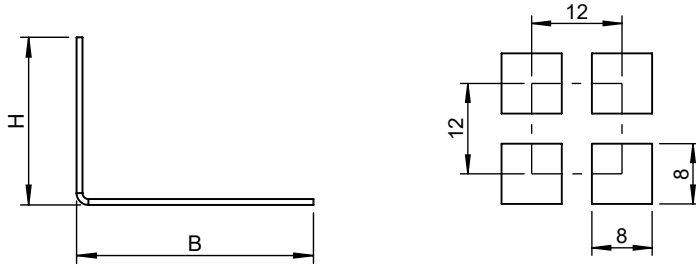

### Perfo L-profile.

BFA-601 possible dimensions	
BFA-601-100x50x2000	Perforated plate B100 x H50, length 2000mm
BFA-601-150x50x2000	Perforated plate B150 x H50, length 2000mm
BFA-601-200x50x2000	Perforated plate B200 x H50, length 2000mm
BFA-601-[B]x[H]x2000	Perforated plate BxH customized, length 2000mm

Perfo L-profile against insects and vermin, ALU Brut 1.5mm, Length 2000mm. This item is offered in brute (alu) finish or powder coated in RAL Cat. 2.

Type of perforation: C8U12

BFA-601-[B]x[H]x2000-(...)	Length (mm)	No treatment	Powder coating RAL cat. 2	B x H customized
BFA-601-100x50x2000-B	2000	•		
BFA-601-150x50x2000-B	2000	•		
BFA-601-200x50x2000-B	2000	•		
BFA-601-[B]x[H]x2000-B	2000	•		•
BFA-601-100x50x2000-RAL	2000		•	
BFA-601-150x50x2000-RAL	2000		•	
BFA-601-200x50x2000-RAL	2000		•	
BFA-601-[B]x[H]x2000-RAL	2000		•	•